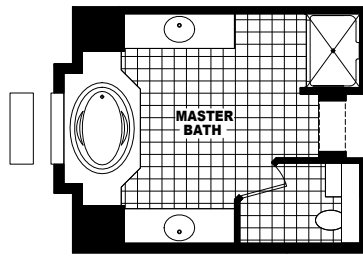

OPT MASTER BEDROOM RETREAT  
 IN PLACE OF 4th BEDROOM

OPT MASTER BATH

**MODEL: 2400B**  
 APPROXIMATELY 2,400 SQ. FT.  
 4 BEDROOM, 2 1/2 BATH