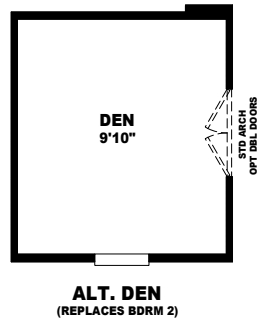

**MODEL: 2452A-96**  
 APPROXIMATELY 1213 SQ. FT.  
 3 BEDROOM, 2 BATH

Introducing Cedar Valley Cabins, designed specifically for private property!

This new brand, built by Cavco Litchfield, includes many unique cabin amenities such as oil rubbed bronze fixtures, cedar paneling and front and side porches.