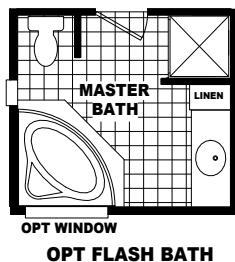

**MODEL: 2452A-96**  
 APPROXIMATELY 1213 SQ. FT.  
 3 BEDROOM, 2 BATH

Introducing Cedar Valley Cabins, designed specifically for private property!

This new brand, built by Cavco Litchfield, includes many unique cabin amenities such as oil rubbed bronze fixtures, cedar paneling and front and side porches.