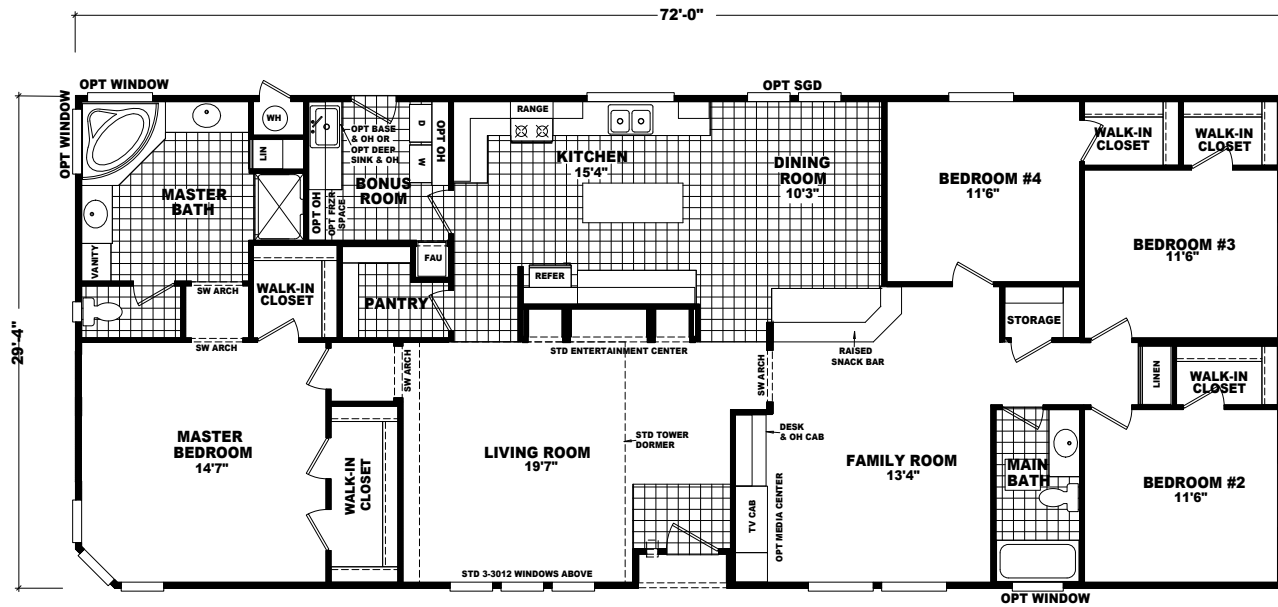

# the Estate

HOME SERIES

This series is highly equipped with many standard features that would be optional in other homes. Ten unique floor plans are available and range from 1500 to almost 3000 sq. ft.!

Some of the Standard Features include 39" overhead cabinets, ceramic tile and edge in kitchen and baths, upgraded metal faucets and a tower dormer in living room, baseboard molding, upgraded interior paint, 2x6 exterior walls with upgraded insulation and R-40 roof insulation w/ arch shingles. Plus, a lot more!

**MODEL: 3072A**  
 APPROXIMATELY 2098 SQ. FT.  
 4 BEDROOM, 2 BATH