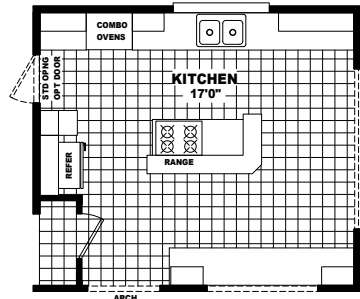

MODEL: 3276ADF
APPROXIMATELY 2332 SQ. FT.
4 BEDROOM, 3 BATH

ALT DEN
(REPLACES BEDROOM #2)

(3) 3012 WINDOWS ABOVE
W/OPT TOWER DORMER
OPT TOWER DORMER
AVAILABLE W/4/12 ROOF ONLY

ALT KITCHEN W/COOKTOP

OPT FIREPLACE